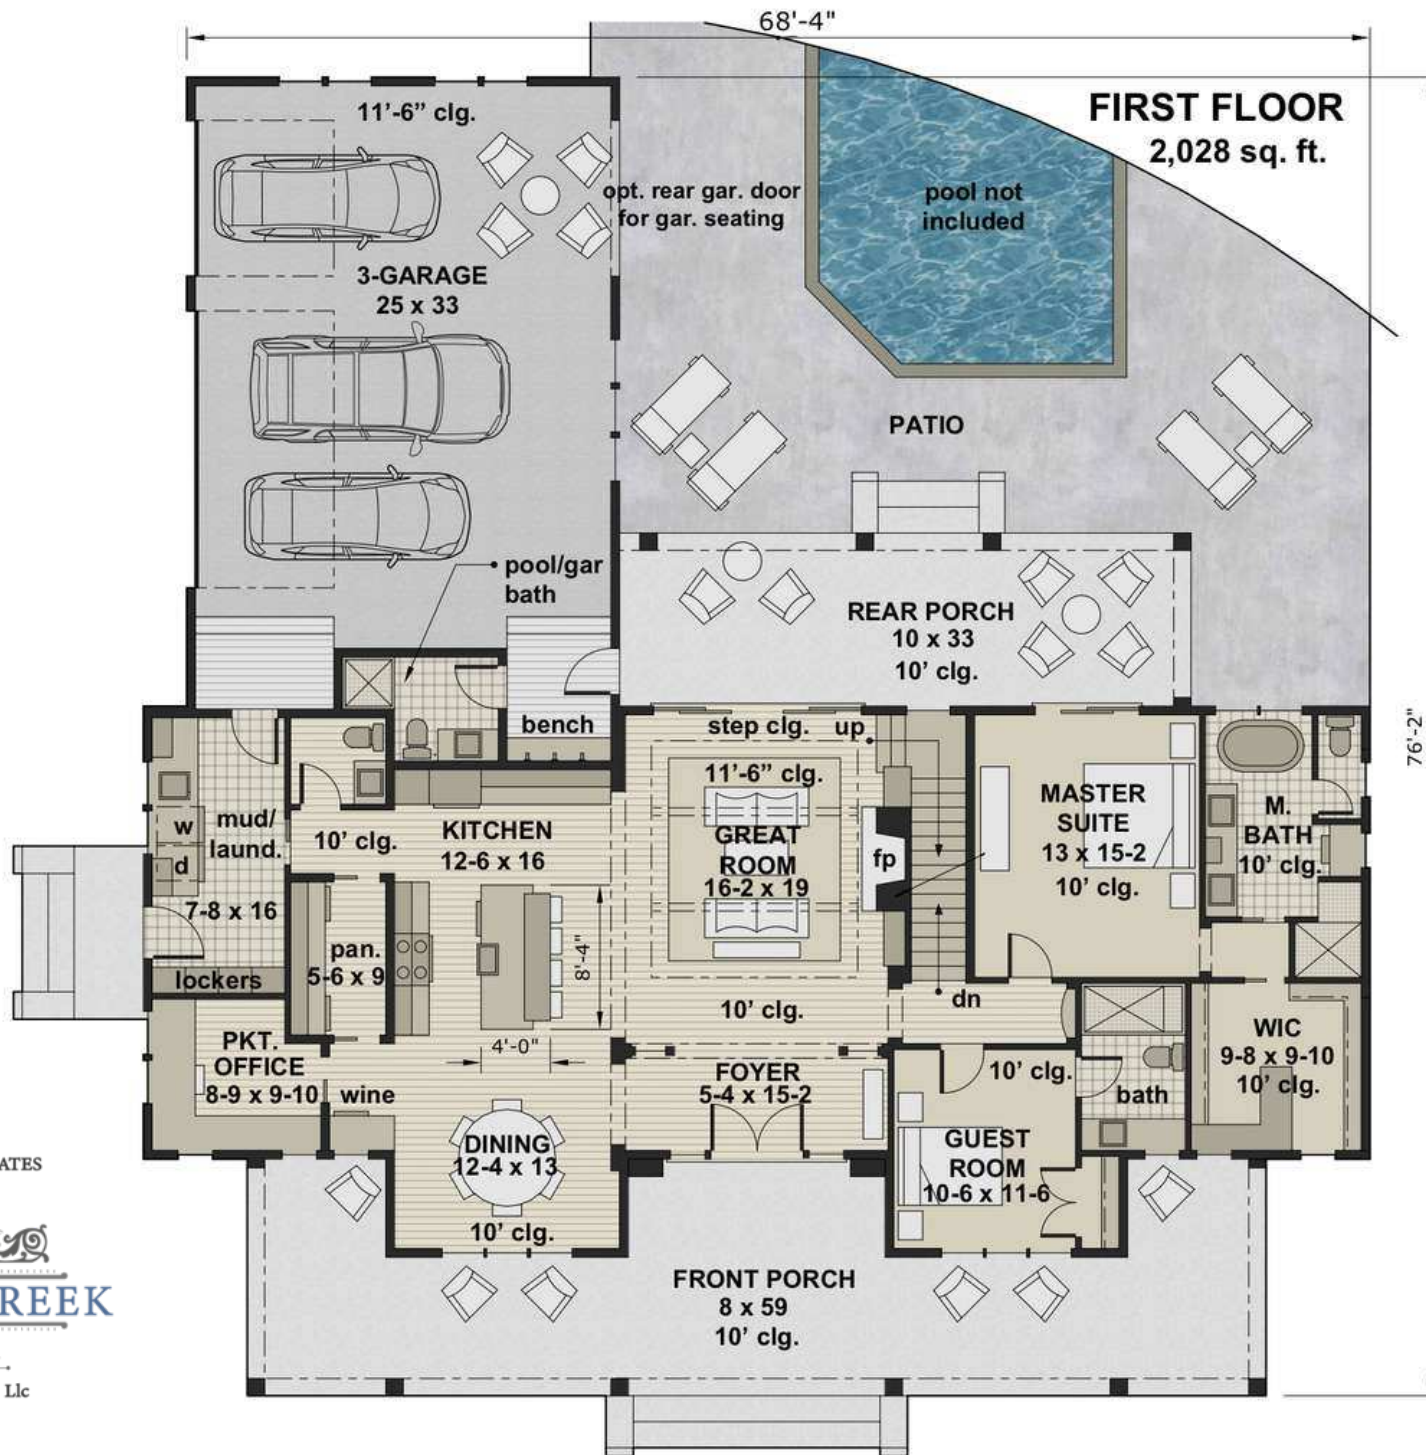

PAW
COULTER CREEK

MANOR
Choice Capital Mgmt, Llc

LUXURY PRIVATE ESTATES

COULTER CREEK

MANOR
Choice Capital Mgmt, Llc

* Pool not included in base build plan

LUXURY PRIVATE ESTATES

COULTER CREEK

MANOR

Choice Capital Mgmt, LLC

SECOND FLOOR
715 sq. ft.
(future space
and stairs not included)

LUXURY PRIVATE ESTATES

COULTER CREEK

MANOR

Choice Capital Mgmt, Llc