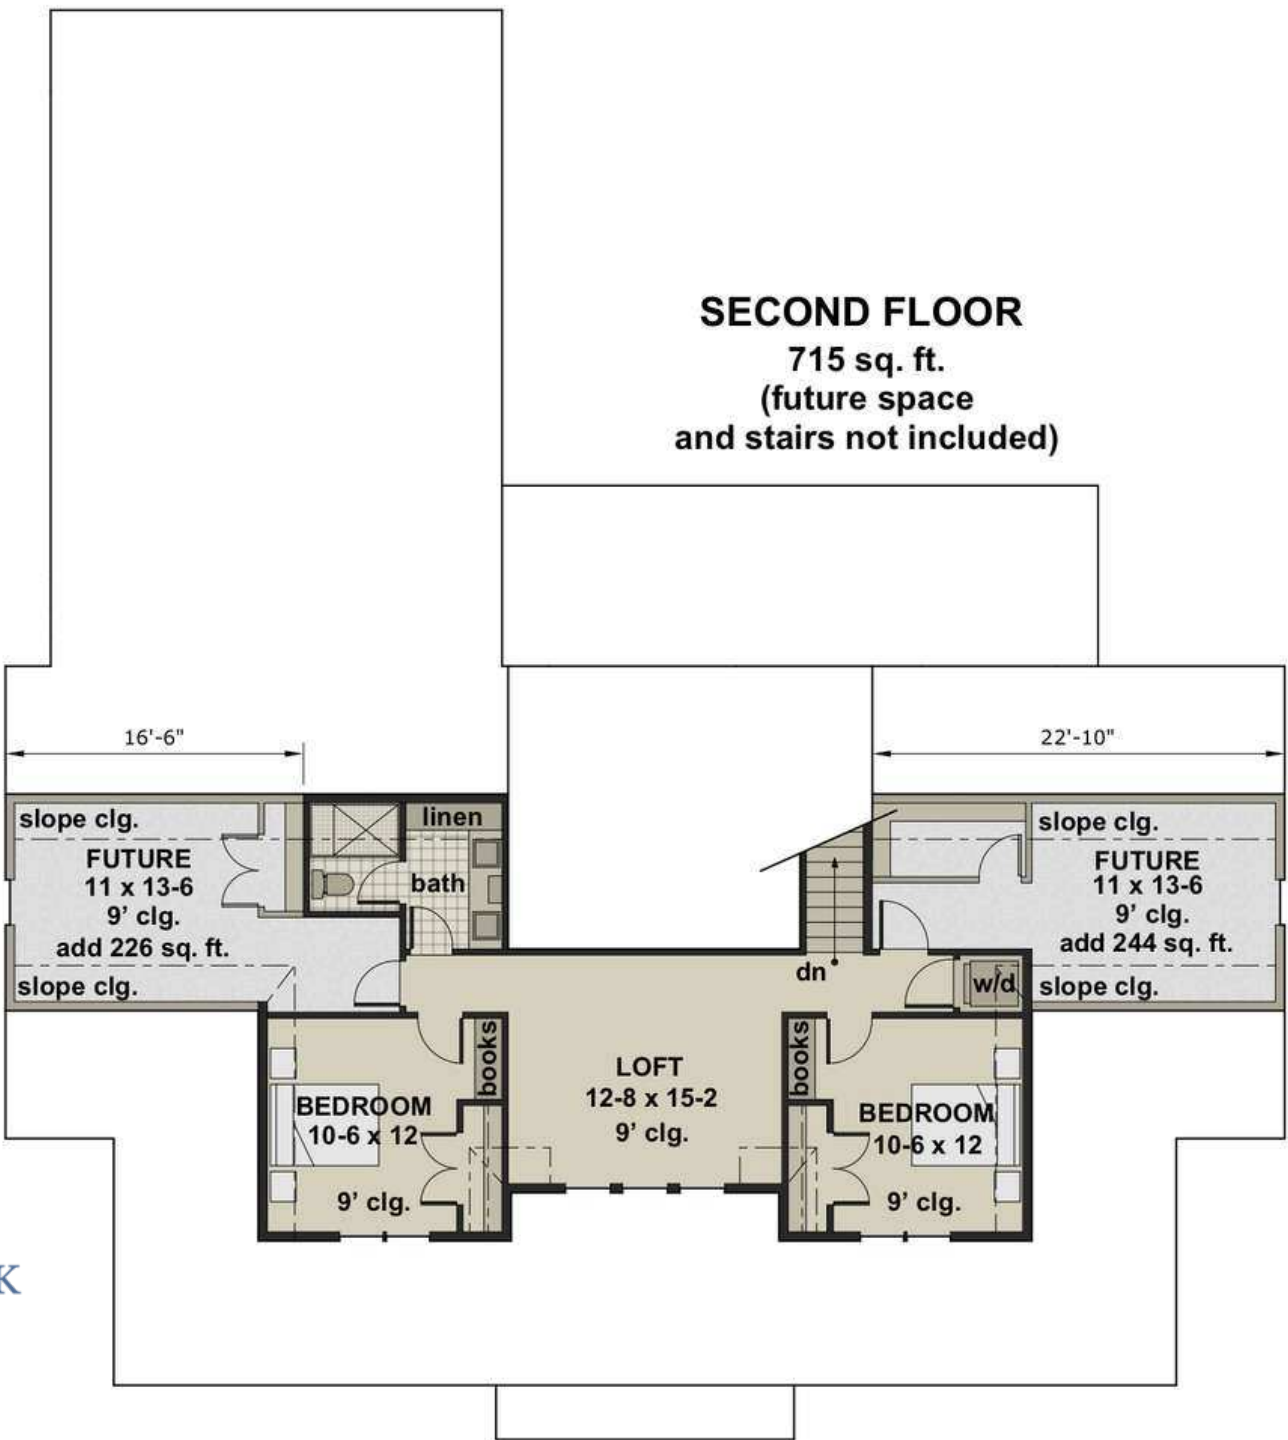

MANOR

Choice Capital Mgmt, LLC

SECOND FLOOR
715 sq. ft.
(future space
and stairs not included)

LUXURY PRIVATE ESTATES

COULTER CREEK

MANOR

Choice Capital Mgmt, Llc